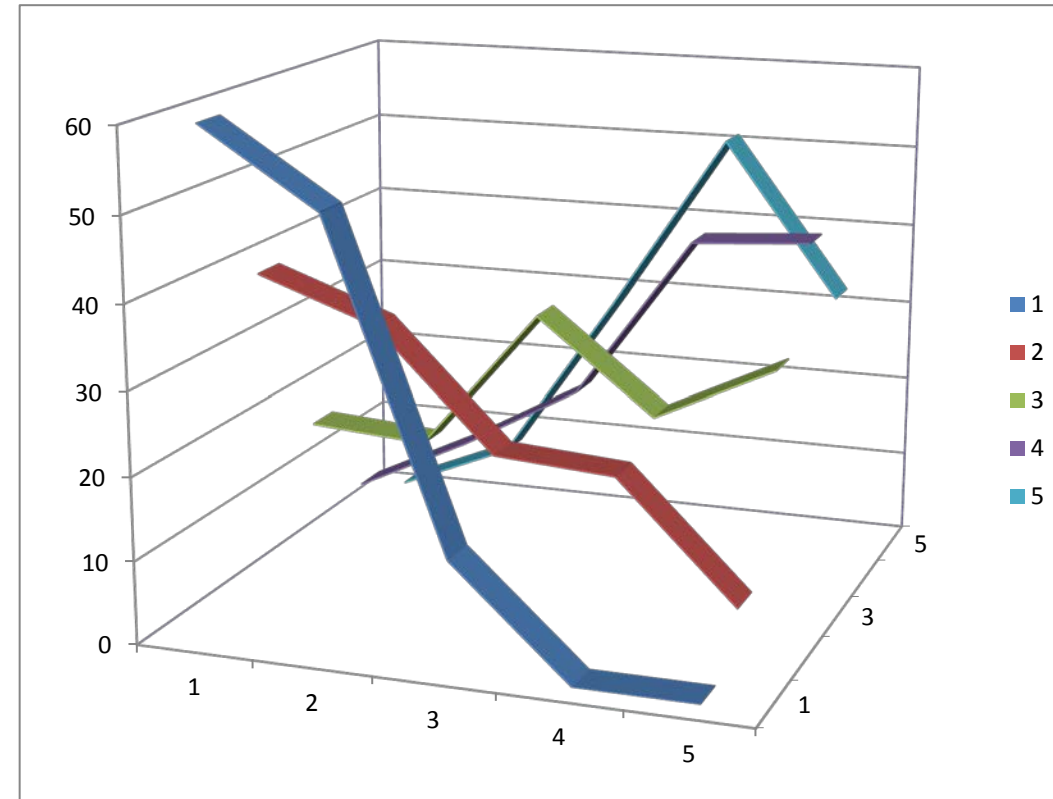

Summary Matrix for U.S. Watersheds

		Human Impact Condition				
		1	2	3	4	5
Hydrologic Condition	1	60	51	13	0	0
	2	40	35	21	20	6
	3	18	17	34	23	30
	4	6	13	21	41	42
	5	2	8	29	51	32