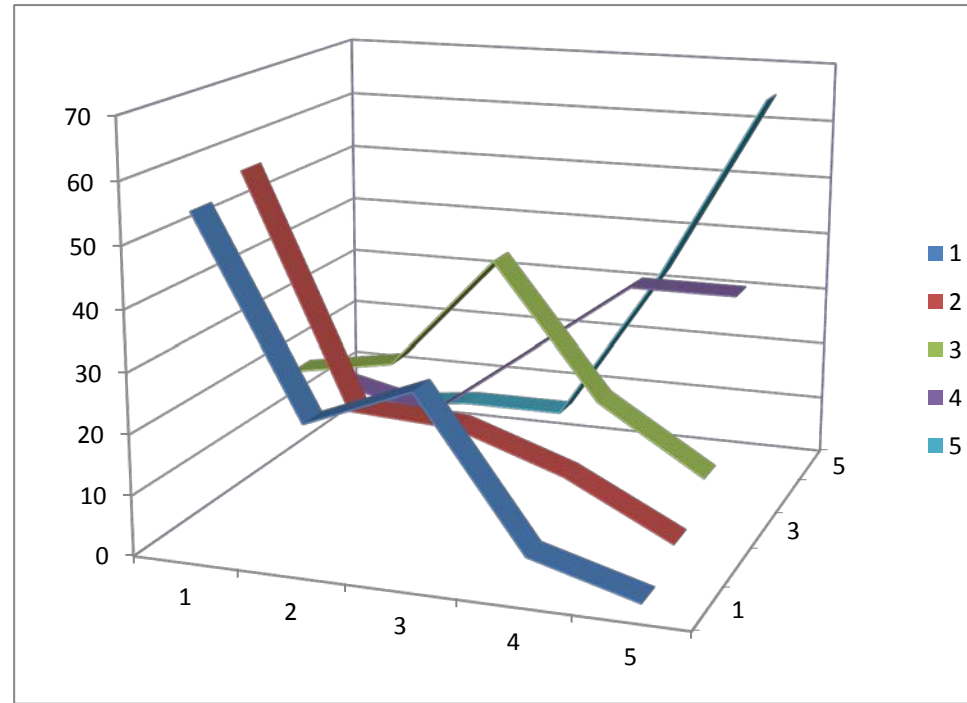

Summary Matrix for Canadian Watersheds

		Human Impact Condition				
		1	2	3	4	5
Hydrologic Condition	1	55	23	30	6	1
	2	58	20	19	13	4
	3	20	23	42	20	9
	4	13	9	22	35	35
	5	4	6	6	33	65